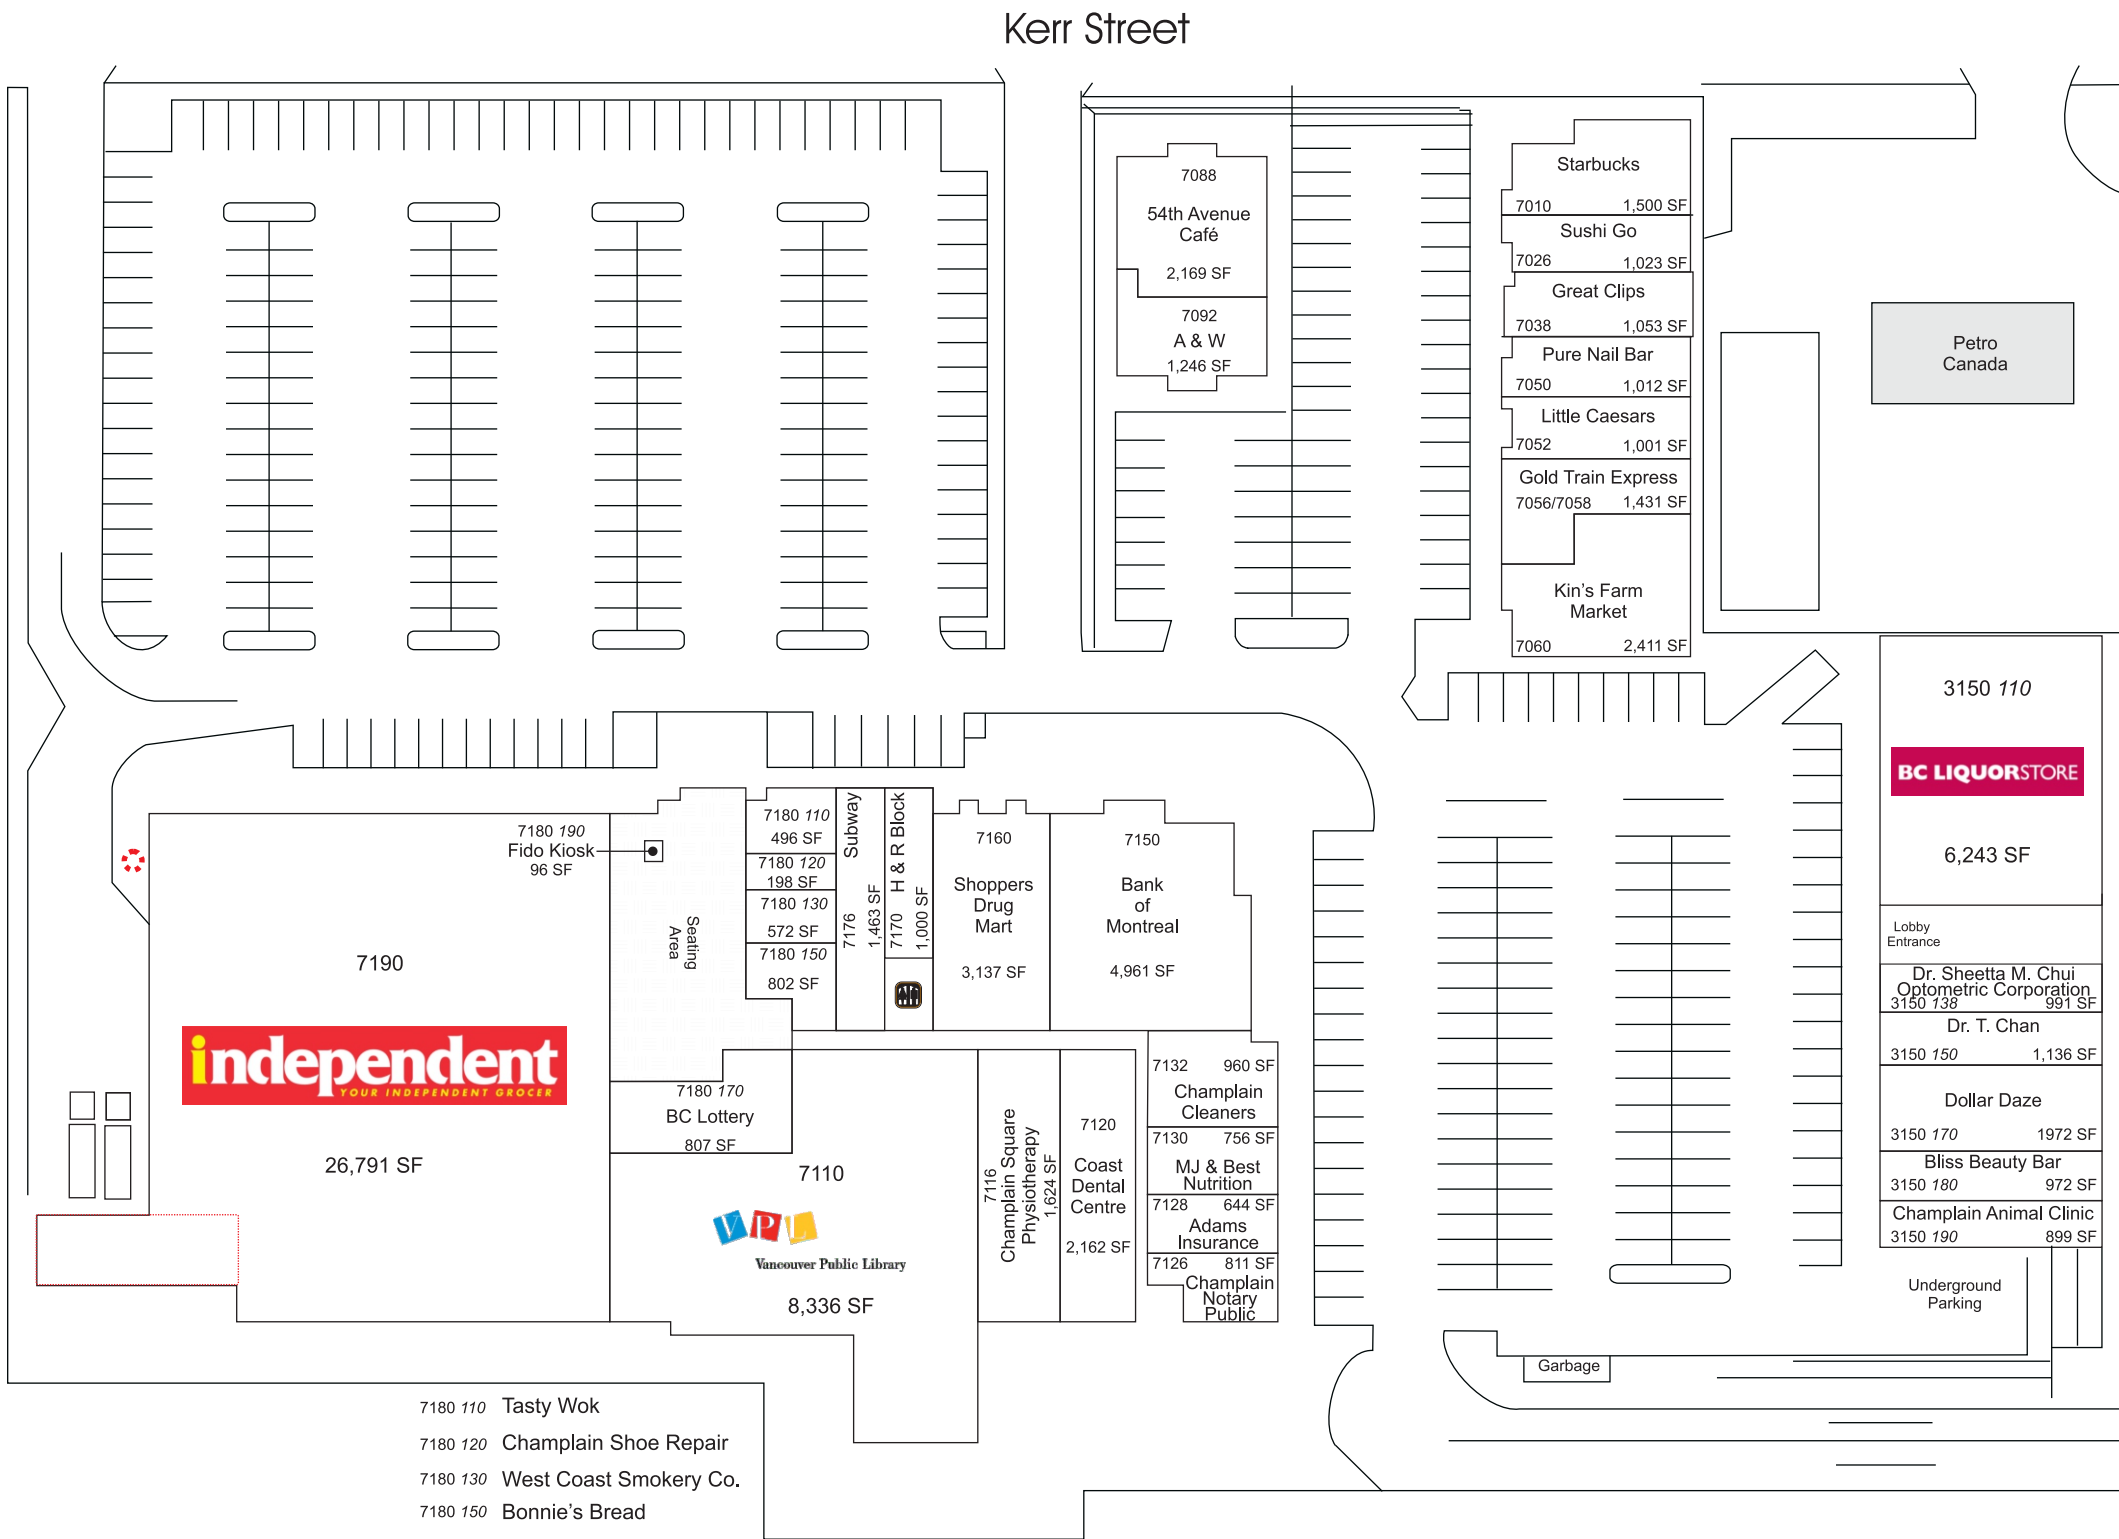

Champlain Square

Vancouver, BC

 Telus Mobility Cellular Telephone Tower